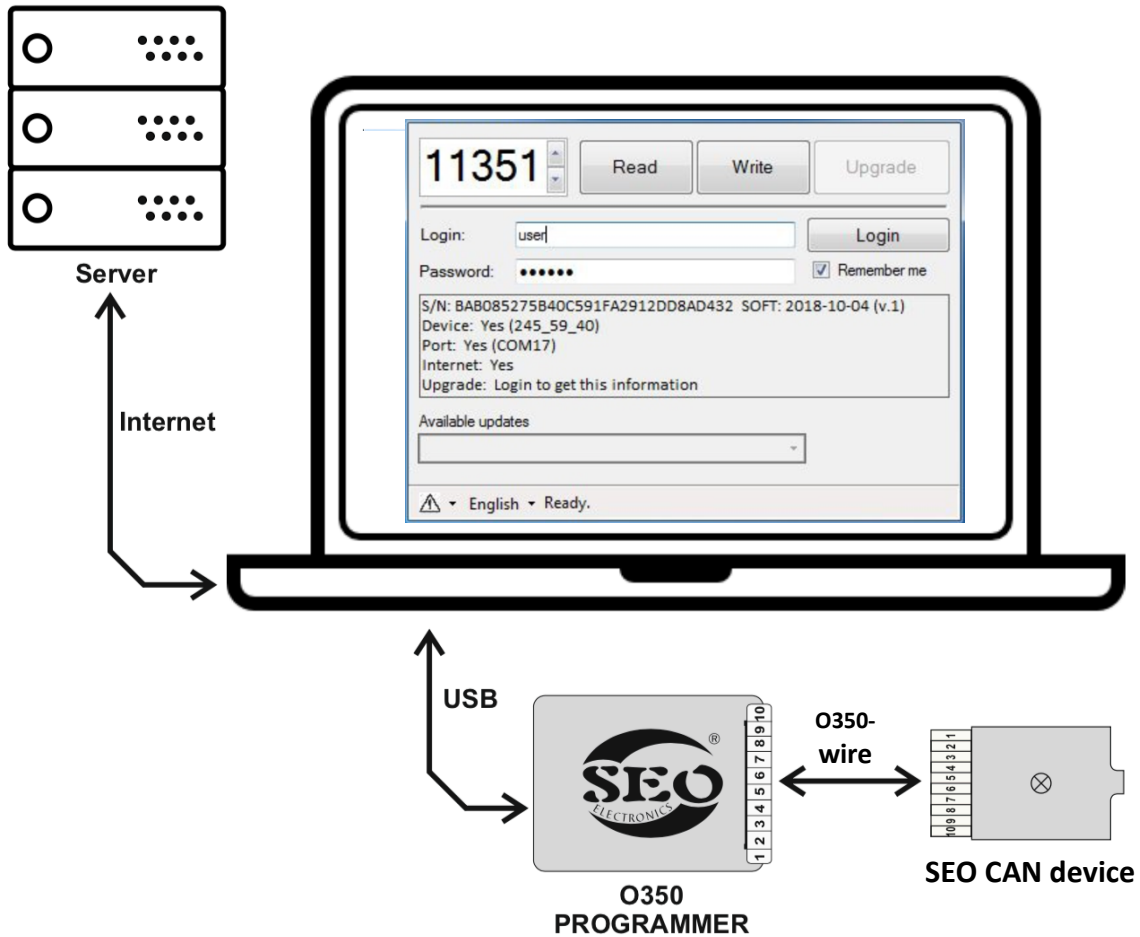

CAN BUS devices

AVL and GPS/GSM systems

CAR security systems

Updating the software with the O350 programmer

Connect any SEO CAN device through O350 programmer to the computer to update device's database and software. It's also possible to read and change Program number. For this purpose along with the programmer we also provide the **PC software necessary for the upgrade and/or update.**

SEO O350 programmer works with the following devices:

SEO CANlog
SEO CANmax
SEO CANeasy

SEO CANsafe
SEO CANtouch
SEO CANpro

SEO CANi
SEO CANblu
SEO CANshare

SEO CANlog (12xxxxxx, 23xxxxxx, 24xxxxxx, 26xxxxxx)