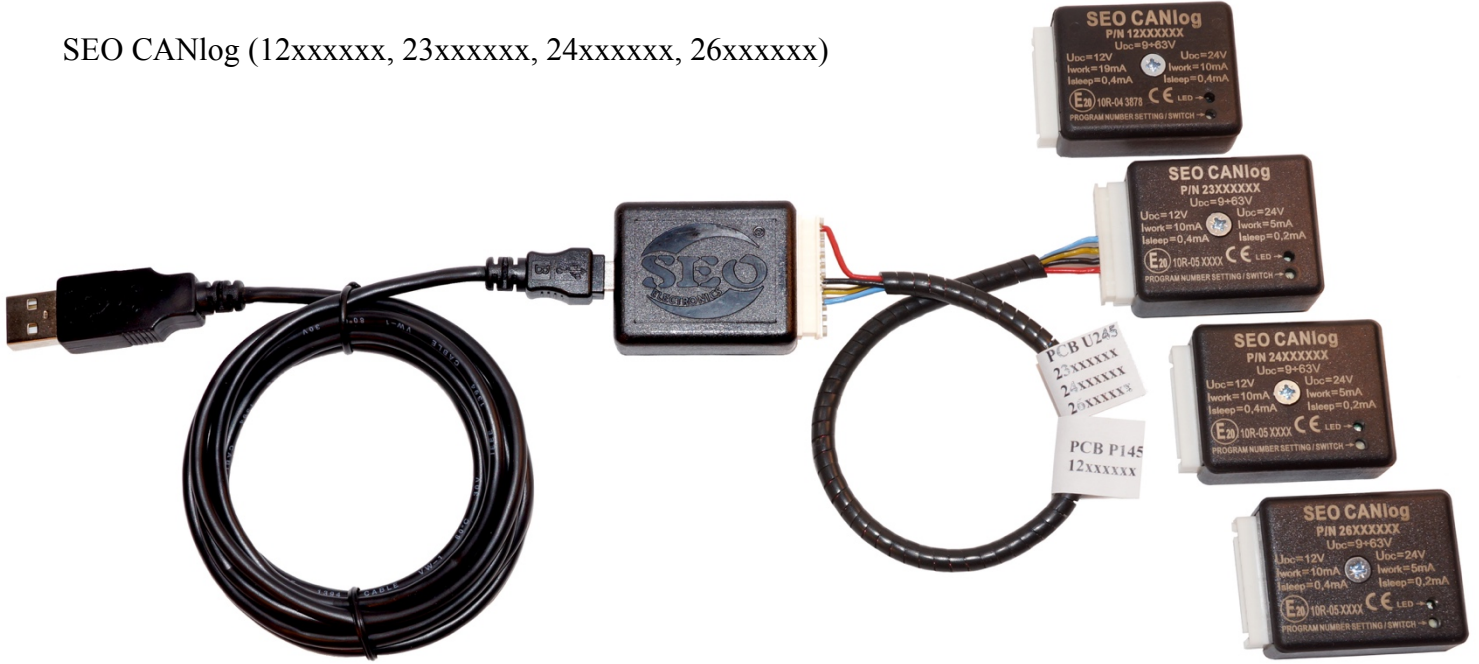

CAN BUS devices

AVL and GPS/GSM systems

CAR security systems

Updating the software with the O350 programmer

Connect any SEO CAN device through O350 programmer to the computer to update device's database and software. It's also possible to read and change Program number. For this purpose along with the programmer we also provide the **PC software necessary for the upgrade and/or update.**

SEO O350 programmer works with the following devices:

SEO CANlog
SEO CANmax
SEO CANeasy

SEO CANsafe
SEO CANtouch
SEO CANpro

SEO CANi
SEO CANblu
SEO CANshare

SEO CANlog (12xxxxxx, 23xxxxxx, 24xxxxxx, 26xxxxxx)